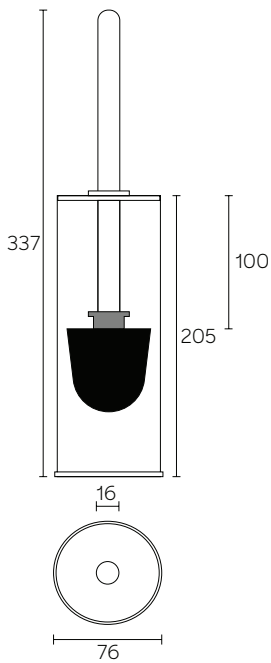

GEO.511  
Toilet brush holder

SSS / PSS / Black

[www.geohardware.co.uk](http://www.geohardware.co.uk)

Geo is a registered trademark  
© Geo

Architectural products for  
the workplace and home