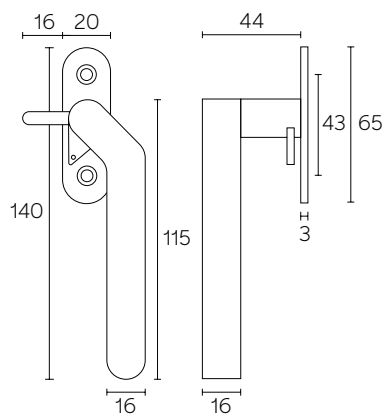

GEO.404

Traditional window
handle

SSS / PSS / Black

www.geohardware.co.uk

Geo is a registered trademark
© Geo

Architectural products for
the workplace and home