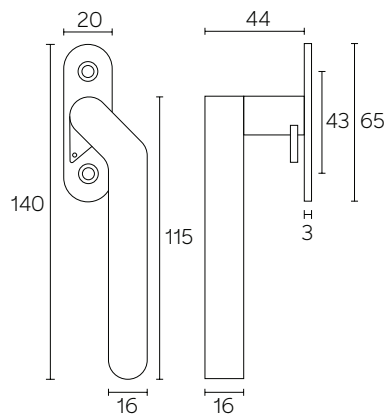

GEO.401

Cranked window handle

SSS / PSS / Black

www.geohardware.co.uk

Geo is a registered trademark
© Geo

Architectural products for
the workplace and home