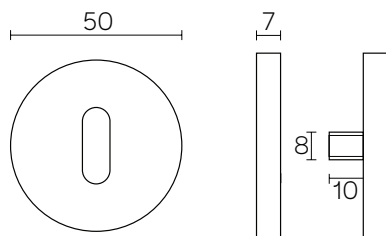

GEO.109

Keyhole round  
escutcheon

SSS / PSS / Black

Supplied as a pair

[www.geohardware.co.uk](http://www.geohardware.co.uk)

Geo is a registered trademark  
© Geo

Architectural products for  
the workplace and home