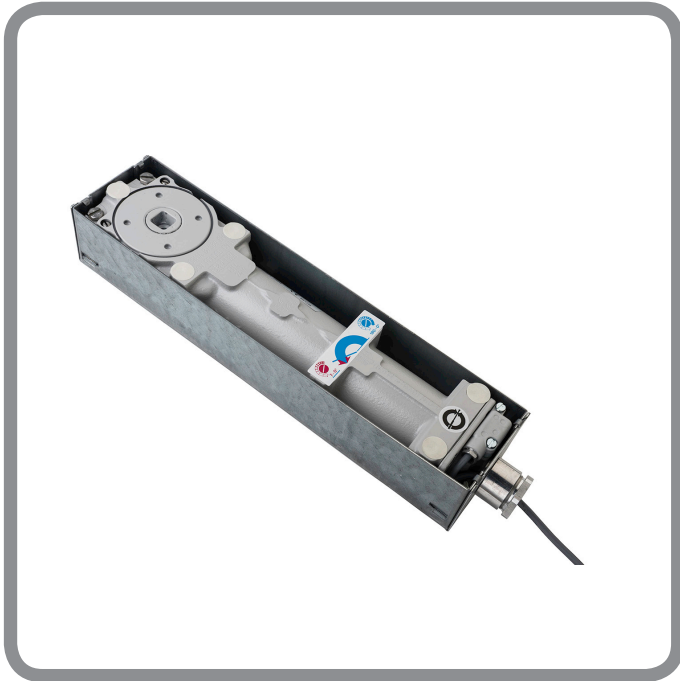

2.215

Floor spring

FINISHES

N/A

VARIANTS

- 01 = EN4 spring (1100mm max door width)
- 02 = EN5 spring (1250mm max door width)
- 03 = EN6 spring (1400mm max door width)

UNIT OF MEASUREMENT

Each

DIMENSIONS

341mm length
78mm width
60mm depth

FEATURES

- ▶ Third party tested to BS EN 1155
- ▶ CE marked
- ▶ Certifire approved CF127

EN 4, 5, 6