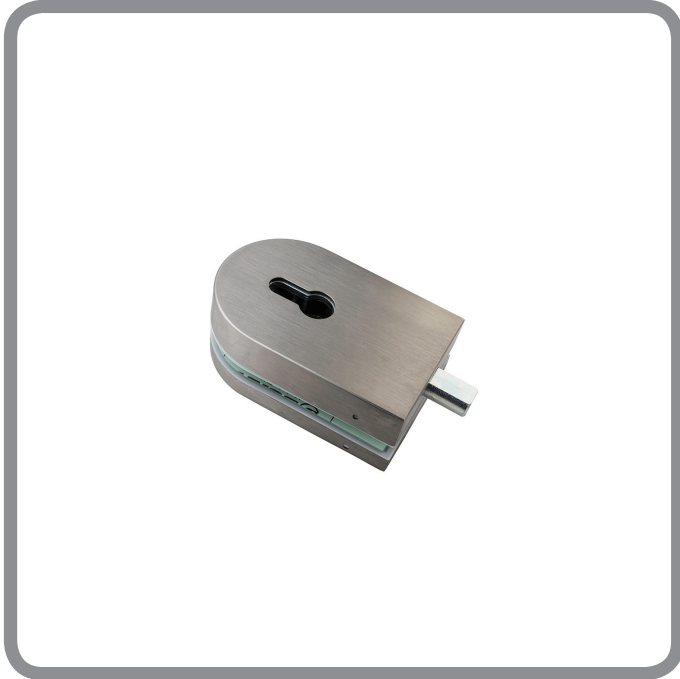

10.440.02

Upright patch lock

FINISHES

SSS
PSS

Other finishes available upon request

VARIANTS

02 = radius cover

UNIT OF MEASUREMENT

Each

DIMENSIONS

110mm height
70mm width

FEATURES

- ▶ Glass thickness: 8mm, 10mm or 12mm
- ▶ Cylinder supplied separately
- ▶ Double or WC