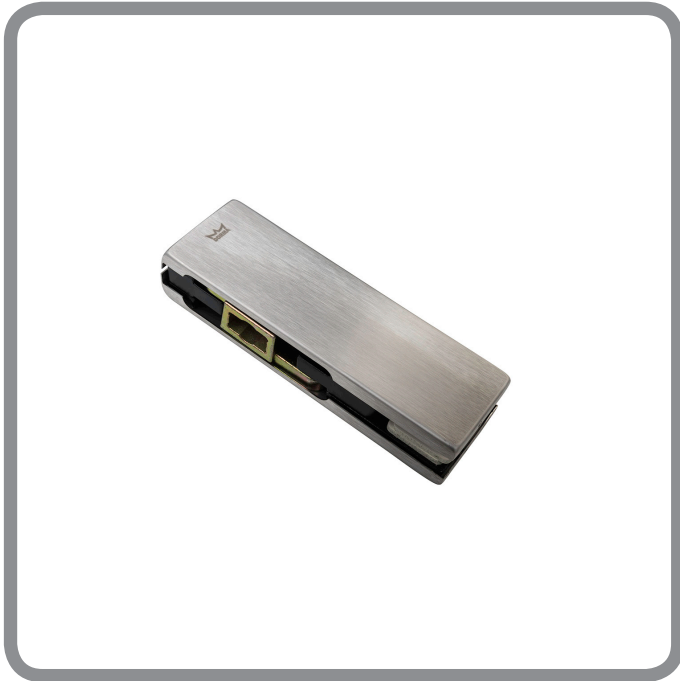

## Bottom patch

### DIMENSIONS

164mm length  
51mm height

Max door weight: 130kgs  
Max door width: 1100mm

Pivot point variable: 53mm or 63mm